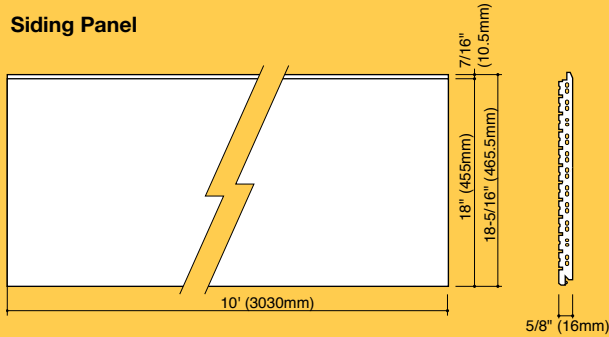

Siding Panel