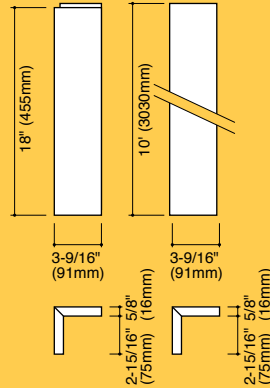

Corner Siding