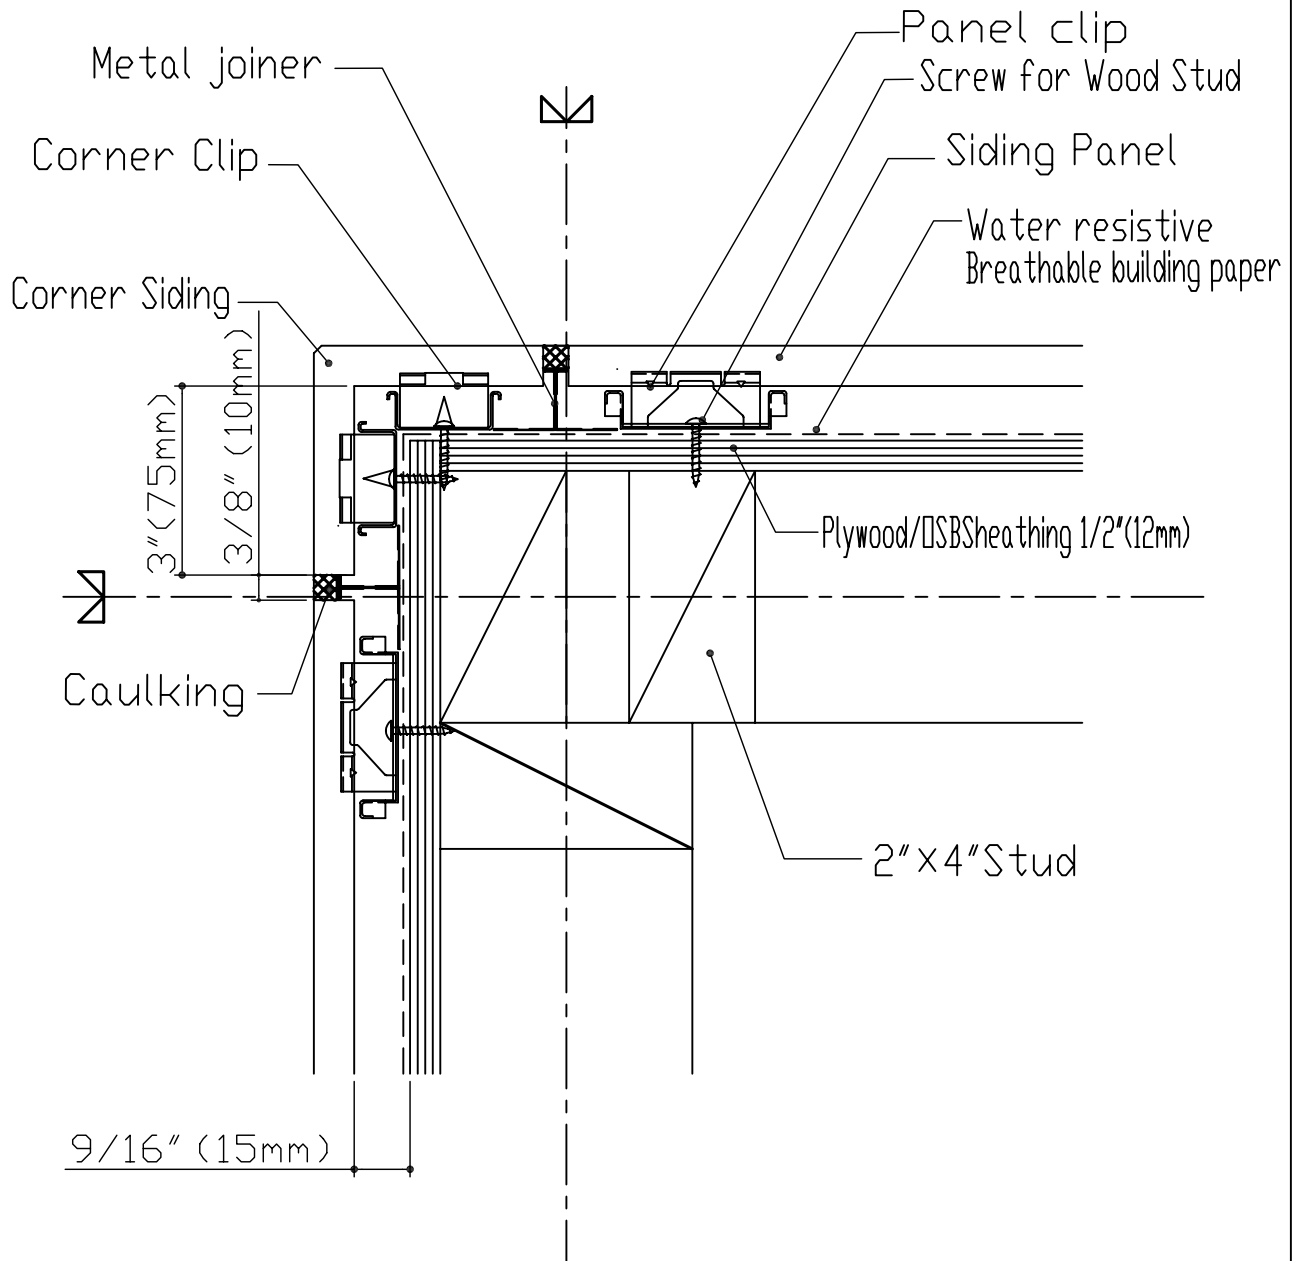

CERACLAD SIDING Panel	INSTALLATION DETAIL	10ft Caulking Joint Panel
9/16" Clip Horizontal	Around opening doors and window	Jan 18, 2007

CERACLAD SIDING Panel	INSTALLATION DETAIL	10ft Caulking Joint Panel
9/16" Clip Horizontal	Around opening doors and windows	Jan 18, 2007

CERACLAD SIDING Panel	INSTALLATION DETAIL	Caulking Joint
9/16" Clip Horizontal	Around opening doors and window	Oct 2, 2006

CERACLAD SIDING Panel	INSTALLATION DETAIL	10ft Caulking Joint Panel
9/16" Clip Horizontal	Window trims, doors and windows	Jan. 18 2007

CERACLAD SIDING Panel	INSTALLATION DETAIL	10ft Couling Joint Panel
9/16" Clip Horizontaly	Under eaves (Cross beam)	Jan 18,2007

CERACLAD SIDING Panel	INSTALLATION DETAIL	10ft Caulking Joint Panel
Horizontal 9/16"(15mm)	Outside corner finishing (Corner siding)	Jan18.2007