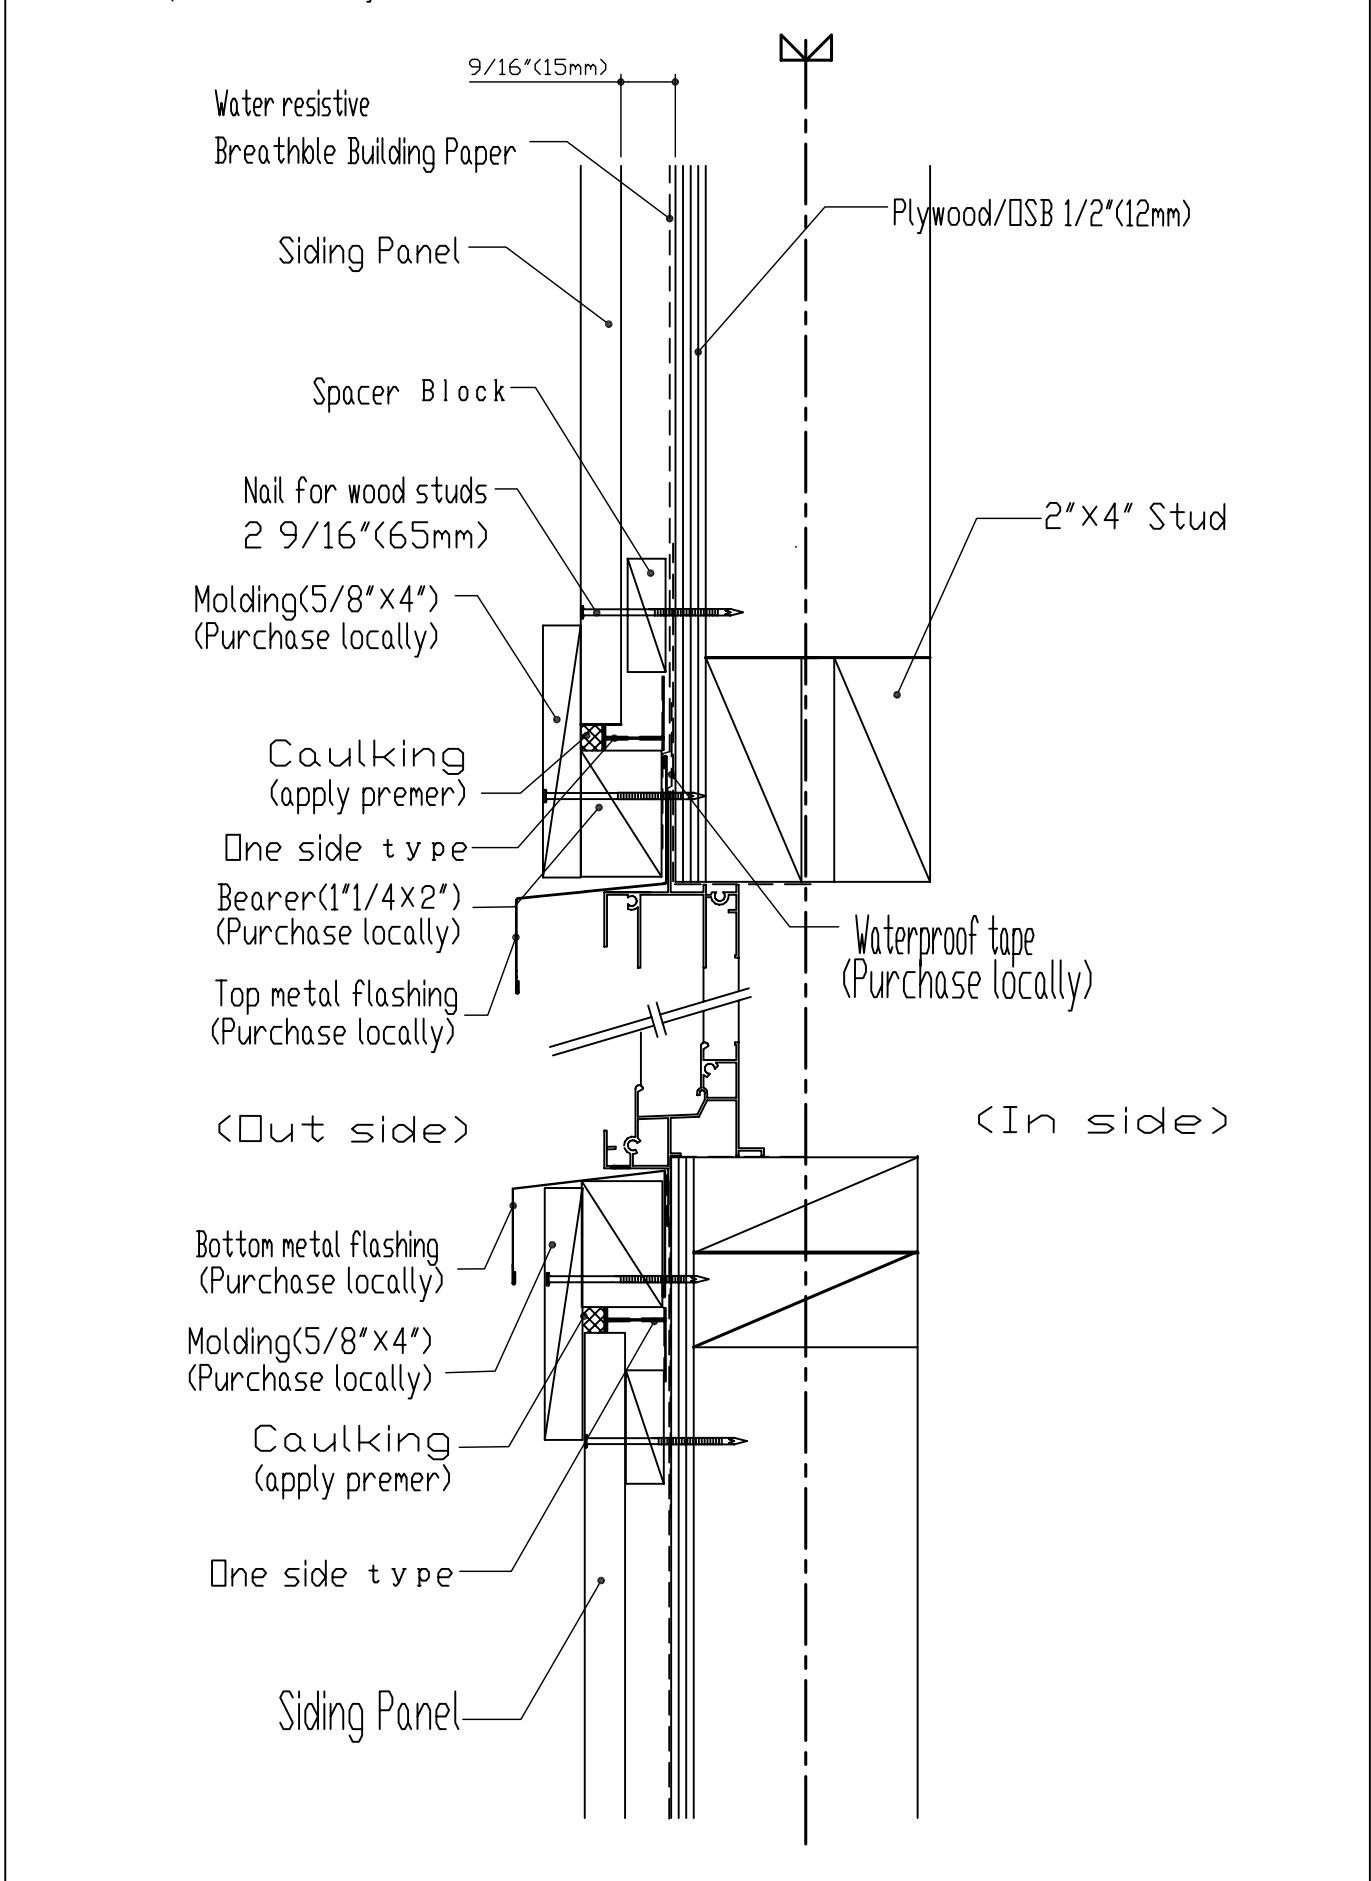

CERACLAD SIDING Panel	INSTALLATION DETAIL	10ft Caulking Joint panel
Horizontal 9/16"(15mm)	Inside corner finishing	Jan 18,2007

CERACLAD SIDING Panel	INSTALLATION DETAIL	10ft Coulking Joint Panel
Horizontal 9/16"(15mm)	Outside corner finishing (Wood corner caps)	Jan 18,2007

CERACLAD SIDING Panel	INSTALLATION DETAIL	10ft Caulking Joint Panel
9/16" Clip Horizontal	Around opening doors and window	Jan 18, 2007

CERACLAD SIDING Panel	INSTALLATION DETAIL	10ft Caulking Joint Panel
9/16" Clip Horizontal	Around opening doors and windows	Jan 18, 2007

CERACLAD SIDING Panel	INSTALLATION DETAIL	Caulking Joint
9/16" Clip Horizontal	Around opening doors and window	Oct 2, 2006

CERACLAD SIDING Panel	INSTALLATION DETAIL	10ft Caulking Joint Panel
9/16" Clip Horizontal	Window trims, doors and windows	Jan. 18 2007

CERACLAD SIDING Panel	INSTALLATION DETAIL	10ft Couling Joint Panel
9/16" Clip Horizontaly	Under eaves (Cross beam)	Jan 18,2007

CERACLAD SIDING Panel	INSTALLATION DETAIL	10ft Caulking Joint Panel
Horizontal 9/16"(15mm)	Outside corner finishing (Corner siding)	Jan18.2007