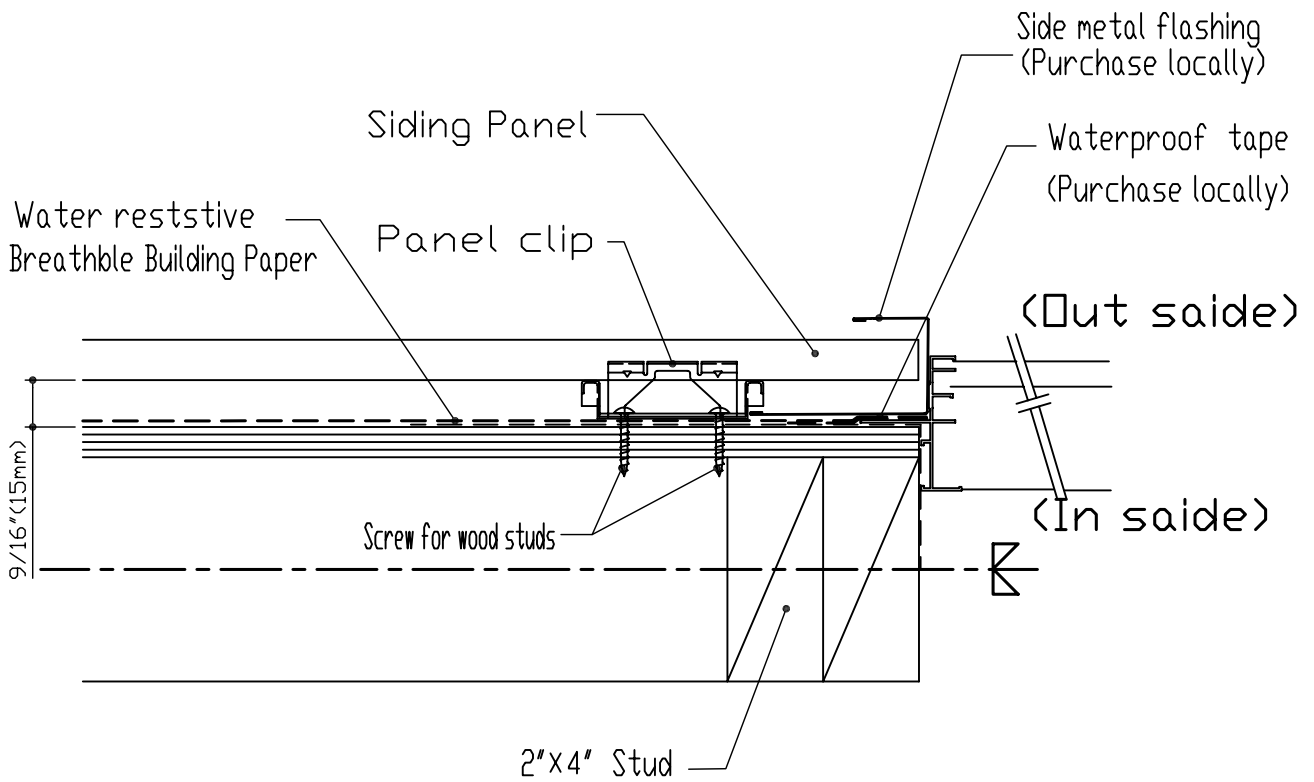

CERACLAD SIDING Panel	INSTALLATION DETAIL	10ft Coulking Joint Panel
Horizontal 9/16"(15mm)		Aug 10 2007

CERACLAD SIDING Panel
Horizontal 9/16"(15mm)

INSTALLATION DETAIL

Ship-Lapped Joint Panel

Aug 10 2007

CERACLAD SIDING Panel	INSTALLATION DETAIL	10ft Caulking Joint panel
Horizontal 9/16"(15mm)	Inside corner finishing	Jan 18,2007

CERACLAD SIDING Panel	INSTALLATION DETAIL	10ft Coulking Joint Panel
Horizontal 9/16"(15mm)	Outside corner finishing (Wood corner caps)	Jan 18,2007

CERACLAD SIDING Panel	INSTALLATION DETAIL	10ft Caulking Joint Panel
9/16" Clip Horizontal	Around opening doors and window	Jan 18, 2007

CERACLAD SIDING Panel	INSTALLATION DETAIL	10ft Caulking Joint Panel
9/16" Clip Horizontal	Around opening doors and windows	Jan 18, 2007