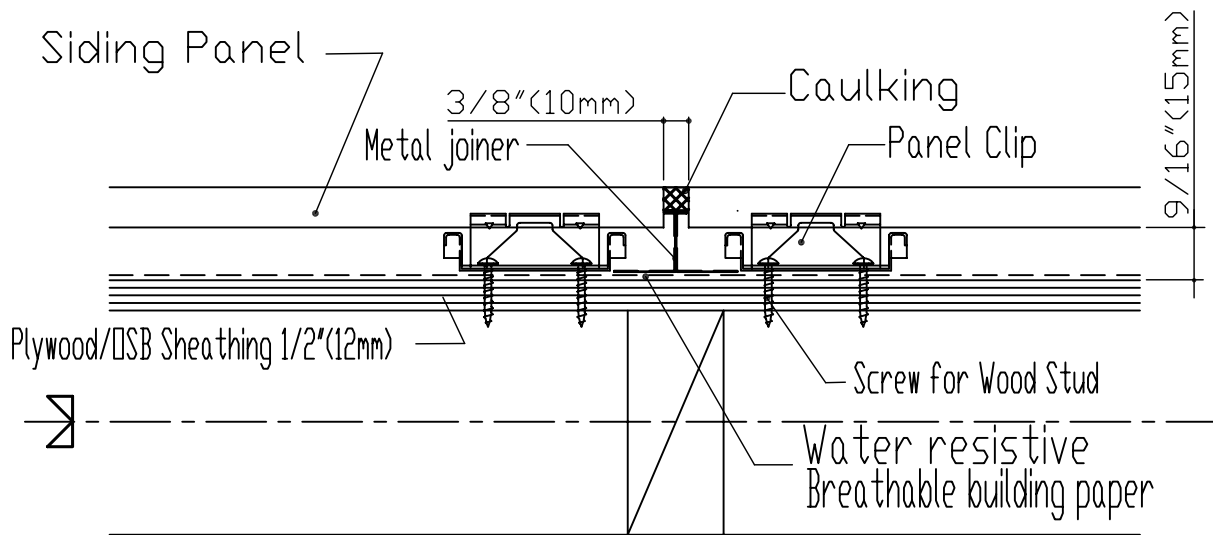

CERACLAD SIDING Panel	INSTALLATION DETAIL	10ft Coulking Joint Panel
Horizontal 9/16"(15mm)		Aug 10 2007

CERACLAD SIDING Panel
Horizontal 9/16"(15mm)

INSTALLATION DETAIL

Ship-Lapped Joint Panel

Aug 10 2007

CERACLAD SIDING Panel	INSTALLATION DETAIL	10ft Caulking Joint panel
Horizontal 9/16"(15mm)	Inside corner finishing	Jan 18,2007

CERACLAD SIDING Panel	INSTALLATION DETAIL	10ft Coulking Joint Panel
Horizontal 9/16"(15mm)	Outside corner finishing (Wood corner caps)	Jan 18,2007

CERACLAD SIDING Panel	INSTALLATION DETAIL	10ft Caulking Joint Panel
9/16" Clip Horizontal	Around opening doors and window	Jan 18, 2007

CERACLAD SIDING Panel	INSTALLATION DETAIL	10ft Caulking Joint Panel
9/16" Clip Horizontal	Around opening doors and windows	Jan 18, 2007