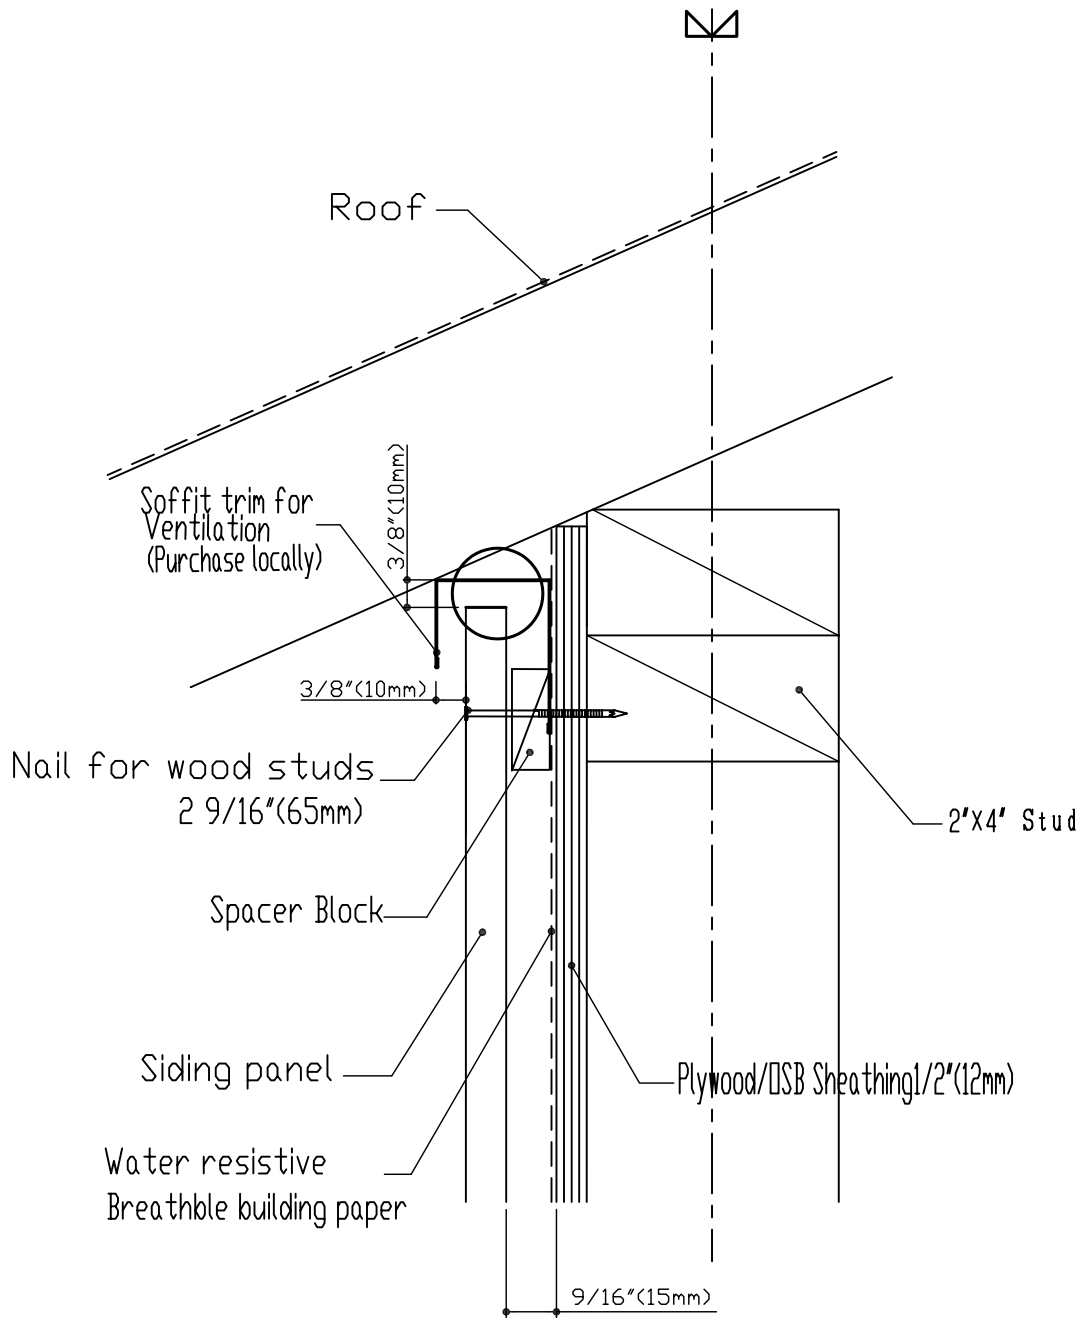

CERACLAD SIDING Panel	INSTALLATION DETAIL	10ft Caulking Joint panel
Horizontal 9/16"(15mm)	Inside corner finishing	Jan 18,2007

CERACLAD SIDING Panel	INSTALLATION DETAIL	10ft Coulking Joint Panel
Horizontal 9/16"(15mm)	Outside corner finishing (Wood corner caps)	Jan 18,2007

CERACLAD SIDING Panel	INSTALLATION DETAIL	10ft Caulking Joint Panel
9/16" Clip Horizontal	Around opening doors and window	Jan 18, 2007

CERACLAD SIDING Panel	INSTALLATION DETAIL	10ft Caulking Joint Panel
9/16" Clip Horizontal	Around opening doors and windows	Jan 18, 2007

CERACLAD SIDING Panel	INSTALLATION DETAIL	Caulking Joint
9/16" Clip Horizontal	Around opening doors and window	Oct 2, 2006

CERACLAD SIDING Panel	INSTALLATION DETAIL	10ft Caulking Joint Panel
9/16" Clip Horizontal	Window trims, doors and windows	Jan. 18 2007

CERACLAD SIDING Panel	INSTALLATION DETAIL	10ft Couling Joint Panel
9/16" Clip Horizontaly	Under eaves (Cross beam)	Jan 18,2007

CERACLAD SIDING Panel	INSTALLATION DETAIL	10ft Caulking Joint Panel
Horizontal 9/16"(15mm)	Outside corner finishing (Corner siding)	Jan18.2007