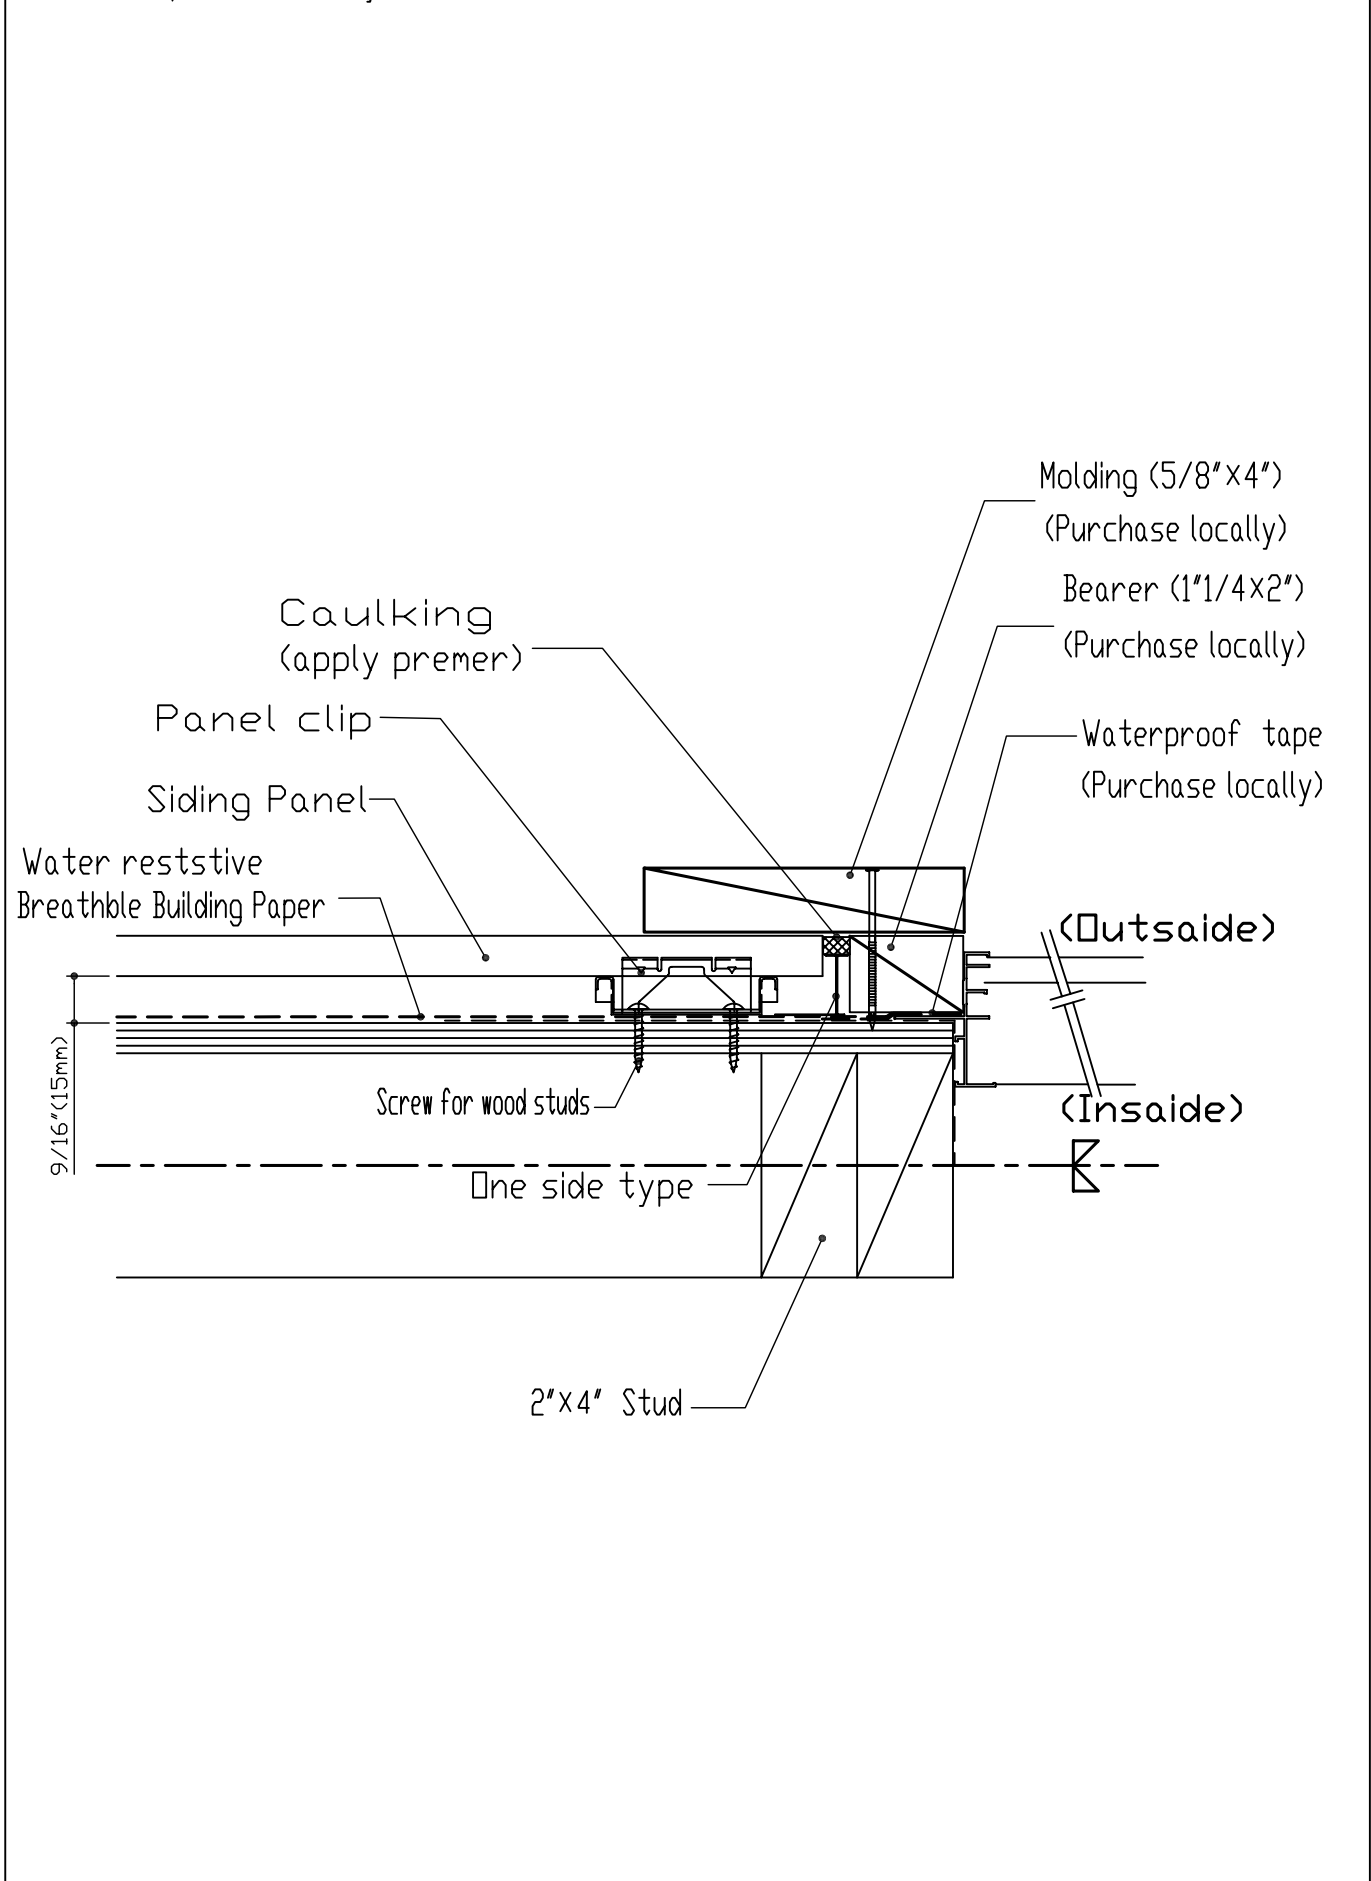

CERACLAD SIDING Panel	INSTALLATION DETAIL	10ft Coulking Joint Panel
Horizontal 9/16"(15mm)		Aug 10 2007

CERACLAD SIDING Panel
Horizontal 9/16"(15mm)

INSTALLATION DETAIL

Ship-Lapped Joint Panel

Aug 10 2007

CERACLAD SIDING Panel	INSTALLATION DETAIL	10ft Caulking Joint panel
Horizontal 9/16"(15mm)	Inside corner finishing	Jan 18,2007

CERACLAD SIDING Panel	INSTALLATION DETAIL	10ft Coulking Joint Panel
Horizontal 9/16"(15mm)	Outside corner finishing (Wood corner caps)	Jan 18,2007

CERACLAD SIDING Panel	INSTALLATION DETAIL	10ft Caulking Joint Panel
9/16" Clip Horizontal	Around opening doors and window	Jan 18, 2007

CERACLAD SIDING Panel	INSTALLATION DETAIL	10ft Caulking Joint Panel
9/16" Clip Horizontal	Around opening doors and windows	Jan 18, 2007

CERACLAD SIDING Panel	INSTALLATION DETAIL	Caulking Joint
9/16" Clip Horizontal	Around opening doors and window	Oct 2, 2006

CERACLAD SIDING Panel	INSTALLATION DETAIL	10ft Caulking Joint Panel
9/16" Clip Horizontal	Window trims, doors and windows	Jan. 18 2007