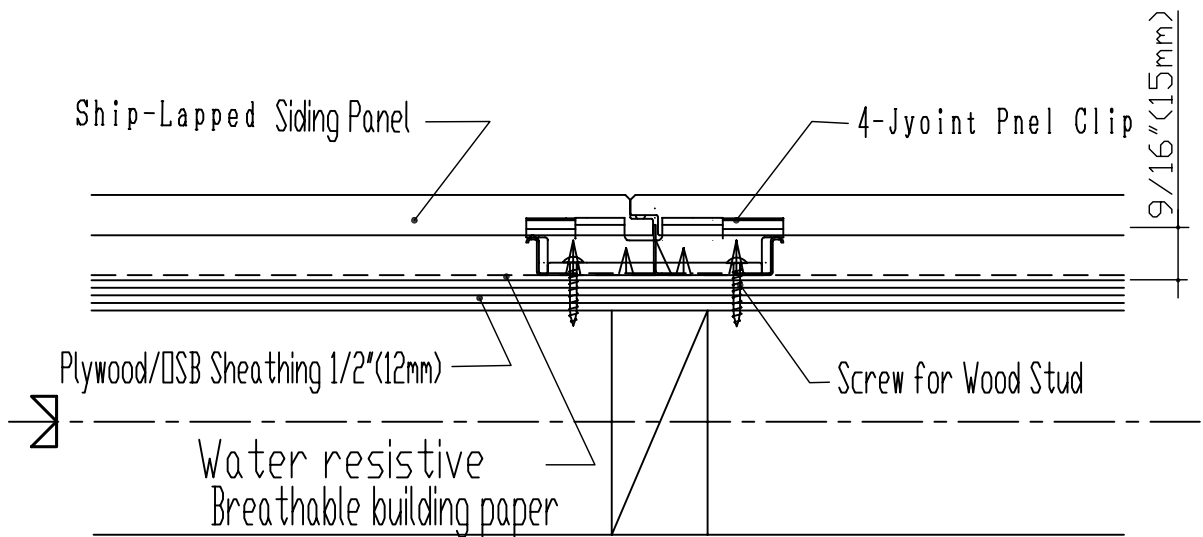

CERACLAD SIDING Panel	INSTALLATION DETAIL	10ft Coulking Joint Panel
Horizontal 9/16"(15mm)		Aug 10 2007

CERACLAD SIDING Panel
Horizontal 9/16"(15mm)

INSTALLATION DETAIL

Ship-Lapped Joint Panel

Aug 10 2007

CERACLAD SIDING Panel	INSTALLATION DETAIL	10ft Caulking Joint panel
Horizontal 9/16"(15mm)	Inside corner finishing	Jan 18,2007

CERACLAD SIDING Panel	INSTALLATION DETAIL	10ft Coulking Joint Panel
Horizontal 9/16"(15mm)	Outside corner finishing (Wood corner caps)	Jan 18,2007

CERACLAD SIDING Panel	INSTALLATION DETAIL	10ft Caulking Joint Panel
9/16" Clip Horizontal	Around opening doors and window	Jan 18, 2007

CERACLAD SIDING Panel	INSTALLATION DETAIL	10ft Caulking Joint Panel
9/16" Clip Horizontal	Around opening doors and windows	Jan 18, 2007