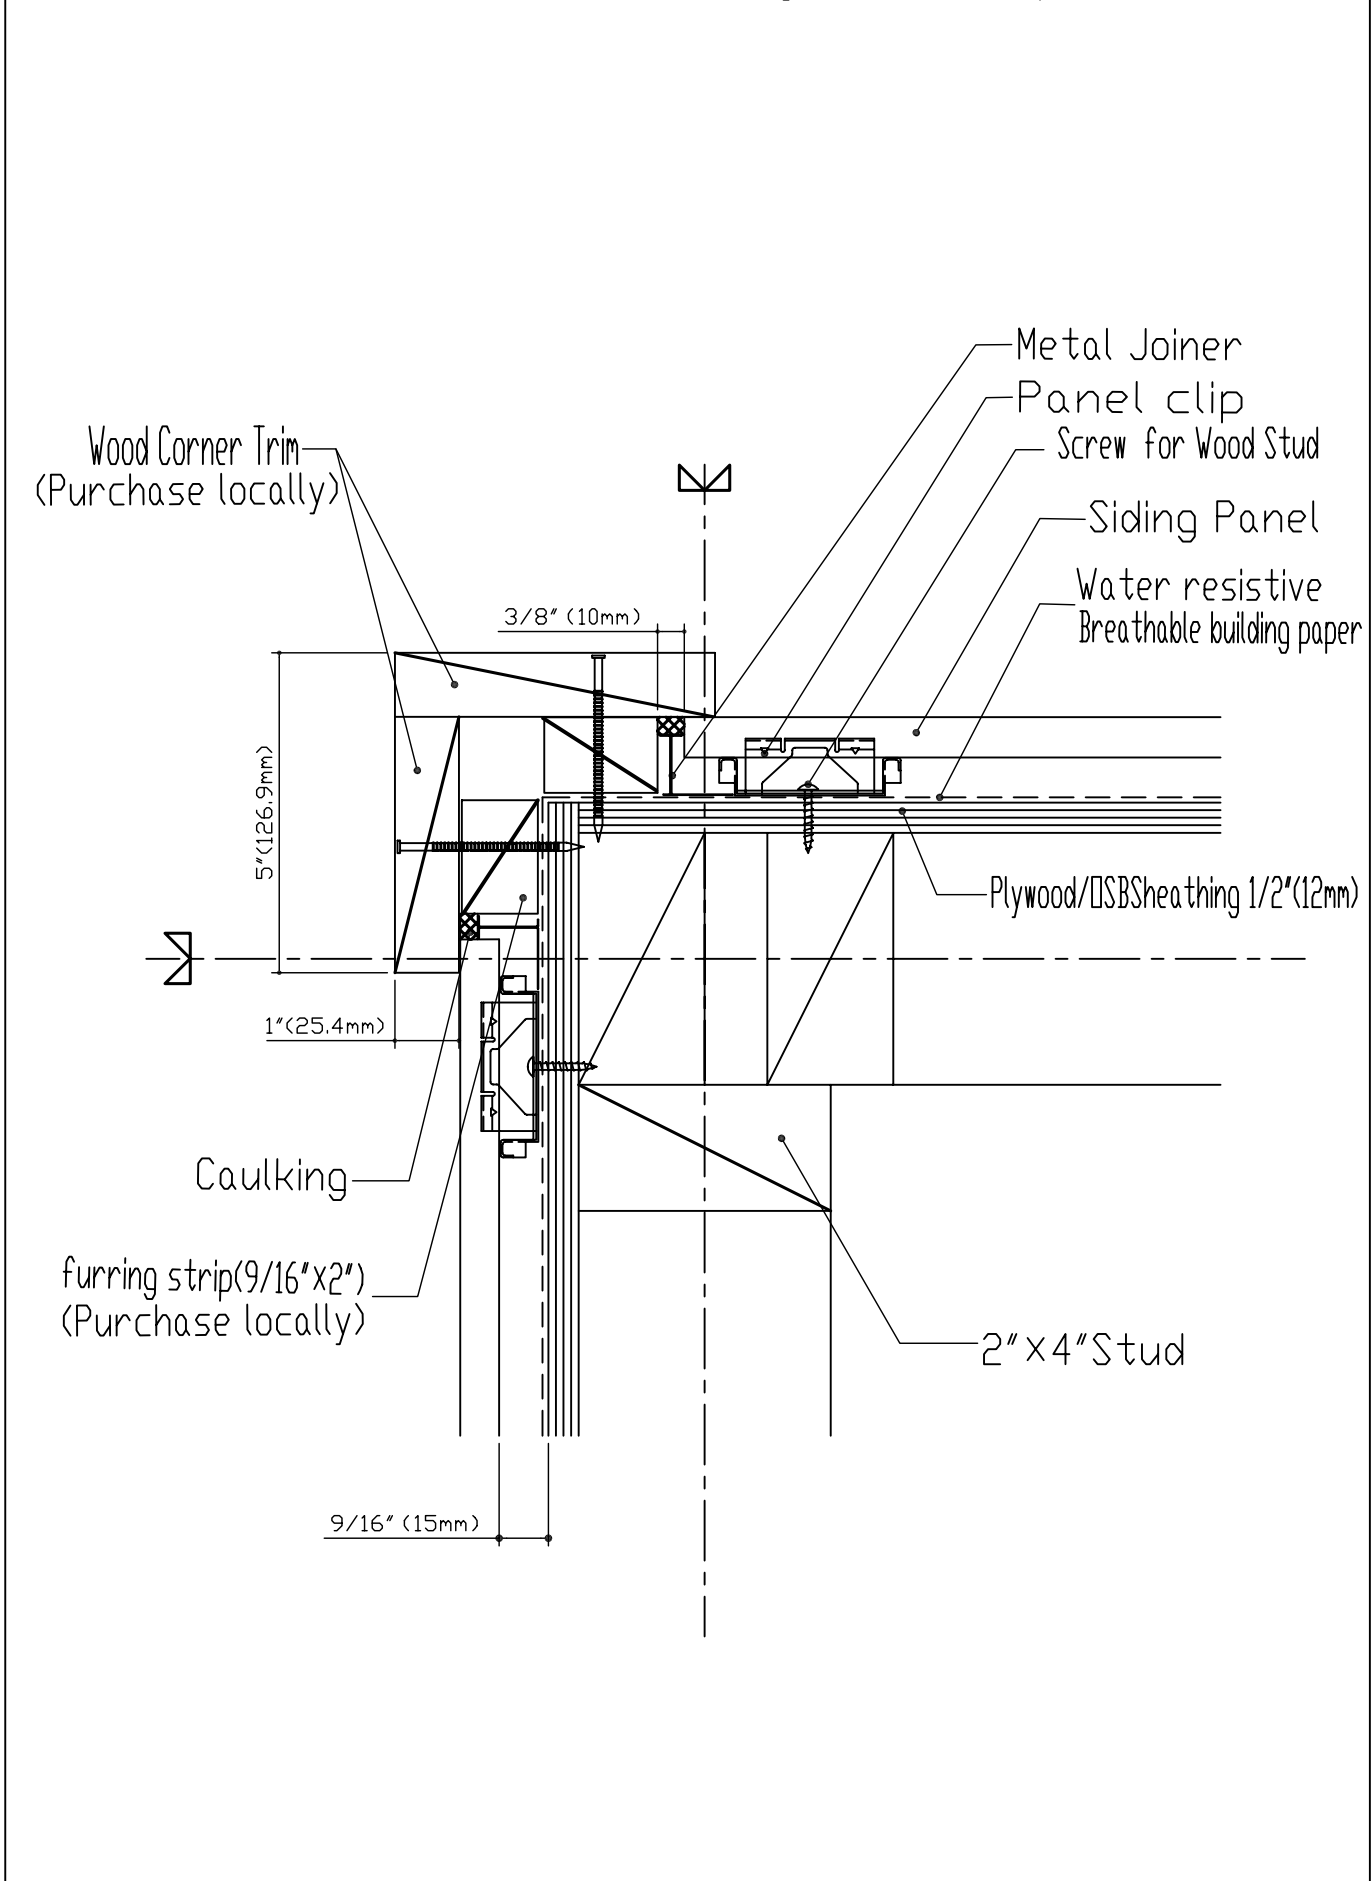

CERACLAD SIDING Panel	INSTALLATION DETAIL	10ft Coulking Joint Panel
Horizontal 9/16"(15mm)		Aug 10 2007

CERACLAD SIDING Panel
Horizontal 9/16"(15mm)

INSTALLATION DETAIL

Ship-Lapped Joint Panel

Aug 10 2007

CERACLAD SIDING Panel	INSTALLATION DETAIL	10ft Caulking Joint panel
Horizontal 9/16"(15mm)	Inside corner finishing	Jan 18,2007

CERACLAD SIDING Panel	INSTALLATION DETAIL	10ft Coulking Joint Panel
Horizontal 9/16"(15mm)	Outside corner finishing (Wood corner caps)	Jan 18,2007

CERACLAD SIDING Panel	INSTALLATION DETAIL	10ft Caulking Joint Panel
9/16" Clip Horizontal	Around opening doors and window	Jan 18, 2007

CERACLAD SIDING Panel	INSTALLATION DETAIL	10ft Caulking Joint Panel
9/16" Clip Horizontal	Around opening doors and windows	Jan 18, 2007

CERACLAD SIDING Panel	INSTALLATION DETAIL	Caulking Joint
9/16" Clip Horizontal	Around opening doors and window	Oct 2, 2006

CERACLAD SIDING Panel	INSTALLATION DETAIL	10ft Caulking Joint Panel
9/16" Clip Horizontal	Window trims, doors and windows	Jan. 18 2007