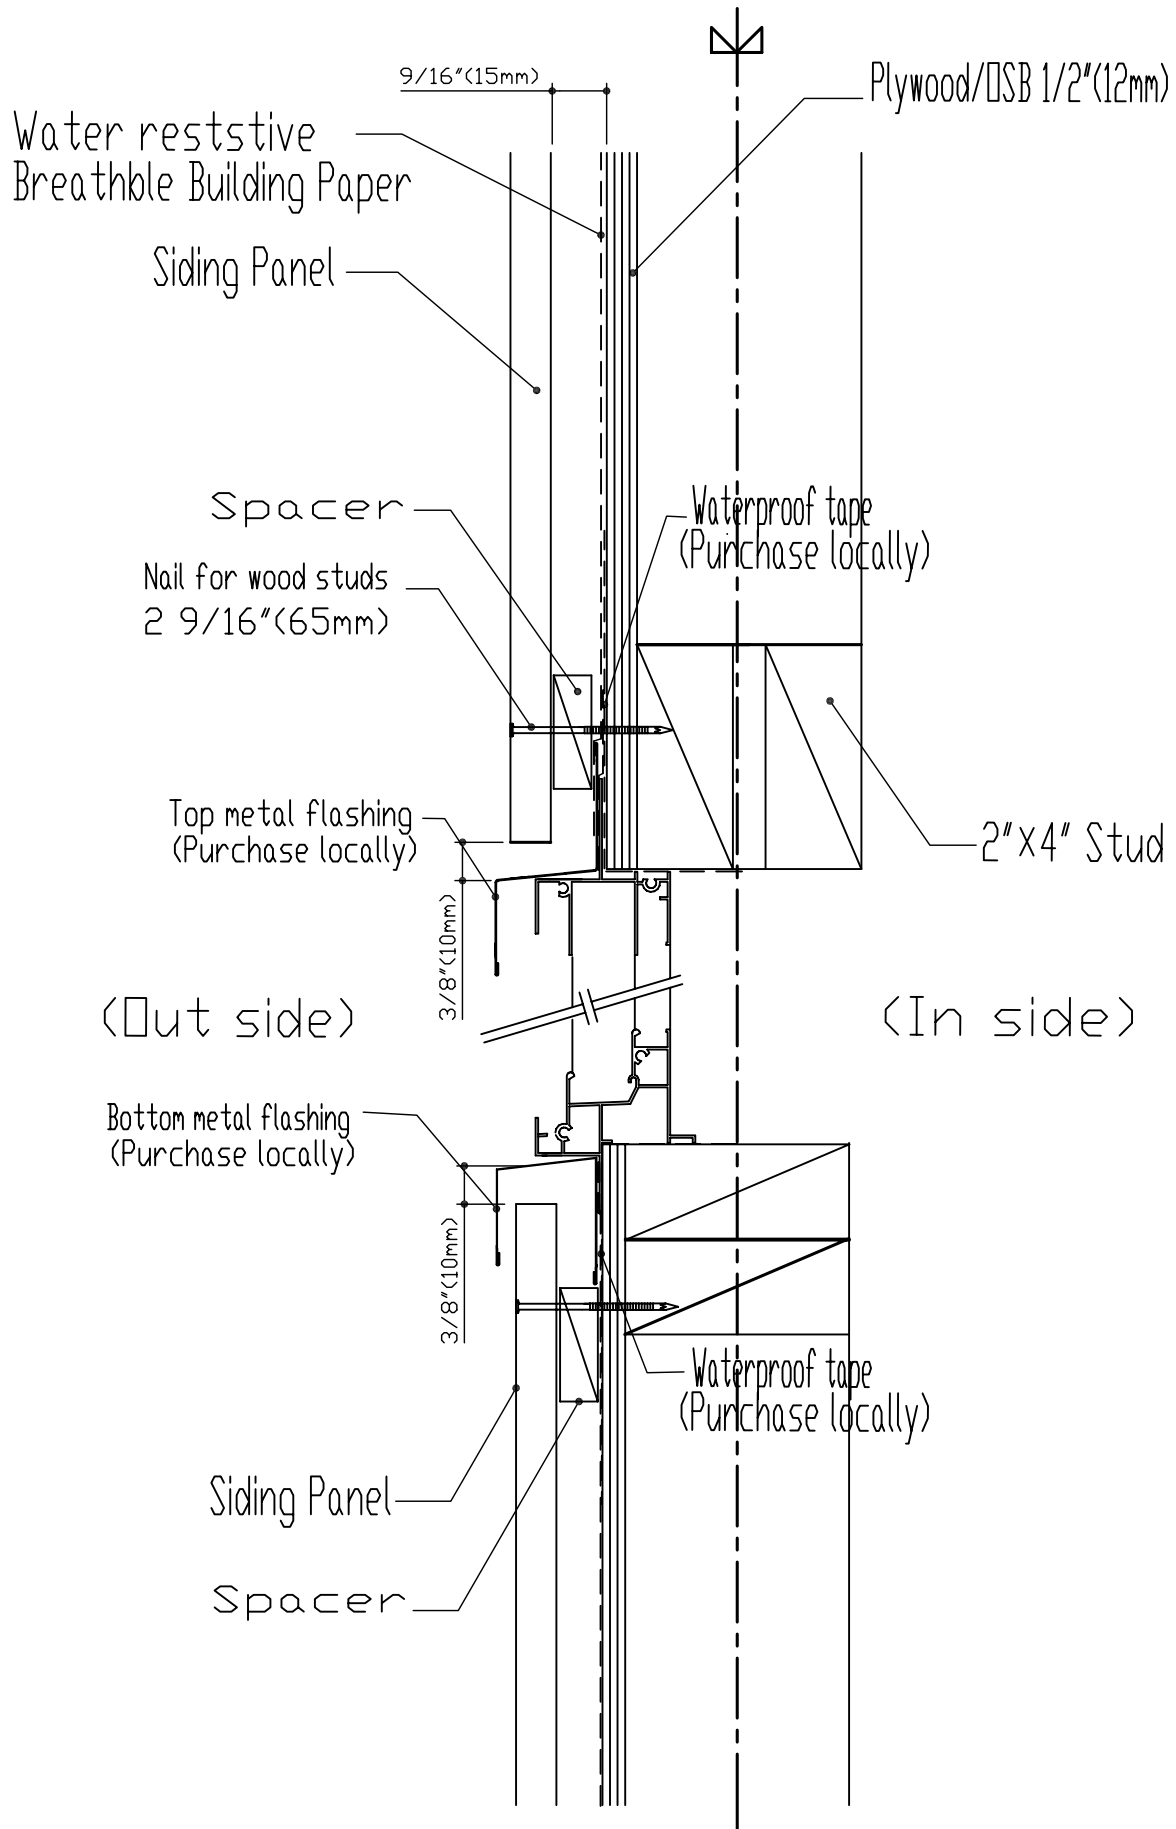

CERACLAD SIDING Panel	INSTALLATION DETAIL	10ft Coulking Joint Panel
Horizontal 9/16"(15mm)		Aug 10 2007

CERACLAD SIDING Panel
Horizontal 9/16"(15mm)

INSTALLATION DETAIL

Ship-Lapped Joint Panel

Aug 10 2007

CERACLAD SIDING Panel	INSTALLATION DETAIL	10ft Caulking Joint panel
Horizontal 9/16"(15mm)	Inside corner finishing	Jan 18,2007

CERACLAD SIDING Panel	INSTALLATION DETAIL	10ft Coulking Joint Panel
Horizontal 9/16"(15mm)	Outside corner finishing (Wood corner caps)	Jan 18,2007

CERACLAD SIDING Panel	INSTALLATION DETAIL	10ft Caulking Joint Panel
9/16" Clip Horizontal	Around opening doors and window	Jan 18, 2007

CERACLAD SIDING Panel	INSTALLATION DETAIL	10ft Caulking Joint Panel
9/16" Clip Horizontal	Around opening doors and windows	Jan 18, 2007

CERACLAD SIDING Panel	INSTALLATION DETAIL	Caulking Joint
9/16" Clip Horizontal	Around opening doors and window	Oct 2, 2006

CERACLAD SIDING Panel	INSTALLATION DETAIL	10ft Caulking Joint Panel
9/16" Clip Horizontal	Window trims, doors and windows	Jan. 18 2007