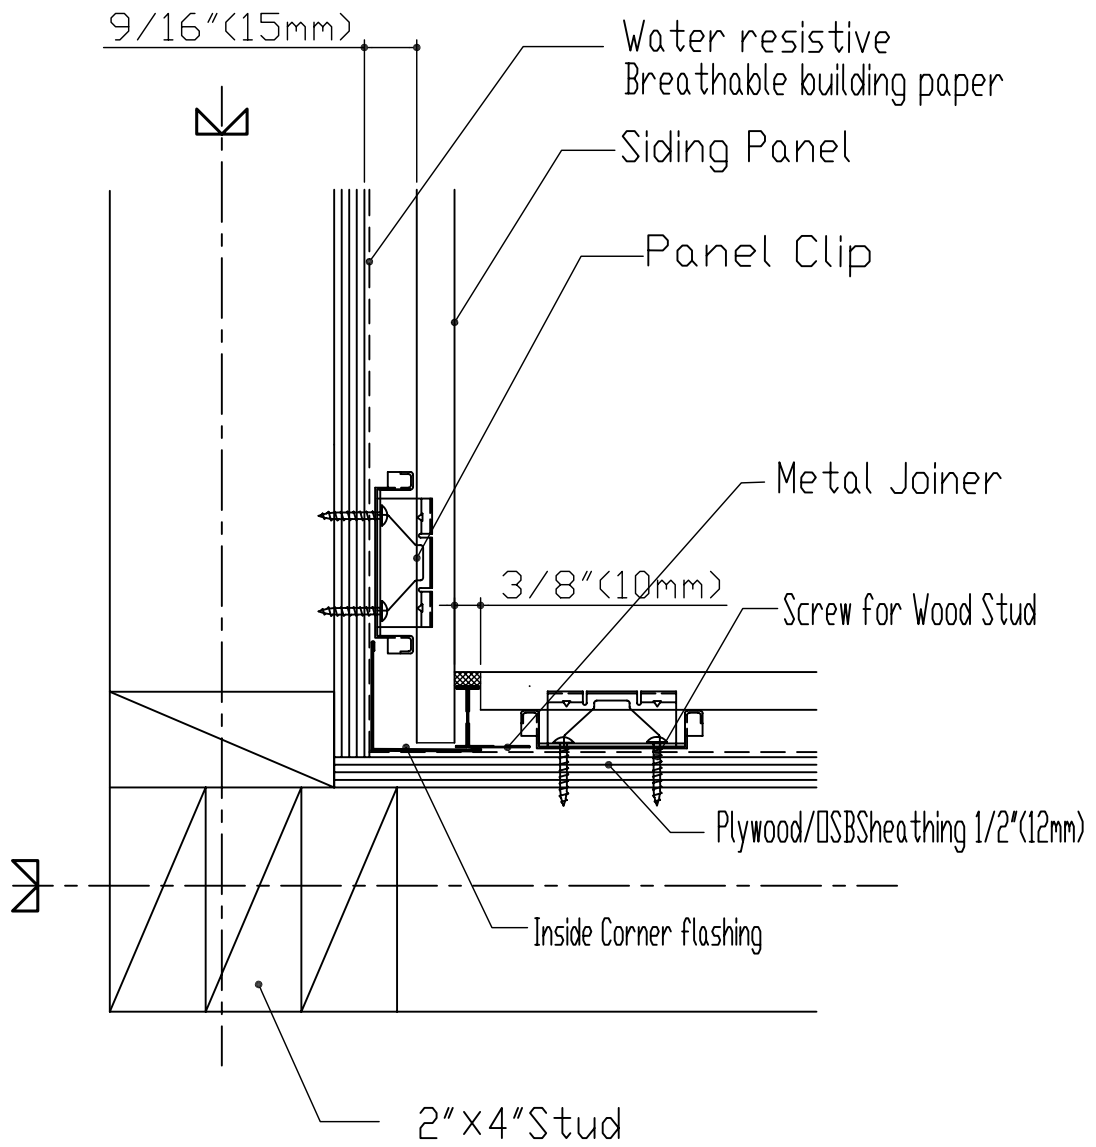

CERACLAD SIDING Panel	INSTALLATION DETAIL	10ft Coulking Joint Panel
Horizontal 9/16"(15mm)		Aug 10 2007

CERACLAD SIDING Panel
Horizontal 9/16"(15mm)

INSTALLATION DETAIL

Ship-Lapped Joint Panel

Aug 10 2007

CERACLAD SIDING Panel	INSTALLATION DETAIL	10ft Caulking Joint panel
Horizontal 9/16"(15mm)	Inside corner finishing	Jan 18,2007

CERACLAD SIDING Panel	INSTALLATION DETAIL	10ft Coulking Joint Panel
Horizontal 9/16"(15mm)	Outside corner finishing (Wood corner caps)	Jan 18,2007

CERACLAD SIDING Panel	INSTALLATION DETAIL	10ft Caulking Joint Panel
9/16" Clip Horizontal	Around opening doors and window	Jan 18, 2007

CERACLAD SIDING Panel	INSTALLATION DETAIL	10ft Caulking Joint Panel
9/16" Clip Horizontal	Around opening doors and windows	Jan 18, 2007

CERACLAD SIDING Panel	INSTALLATION DETAIL	Caulking Joint
9/16" Clip Horizontal	Around opening doors and window	Oct 2, 2006

CERACLAD SIDING Panel	INSTALLATION DETAIL	10ft Caulking Joint Panel
9/16" Clip Horizontal	Window trims, doors and windows	Jan. 18 2007