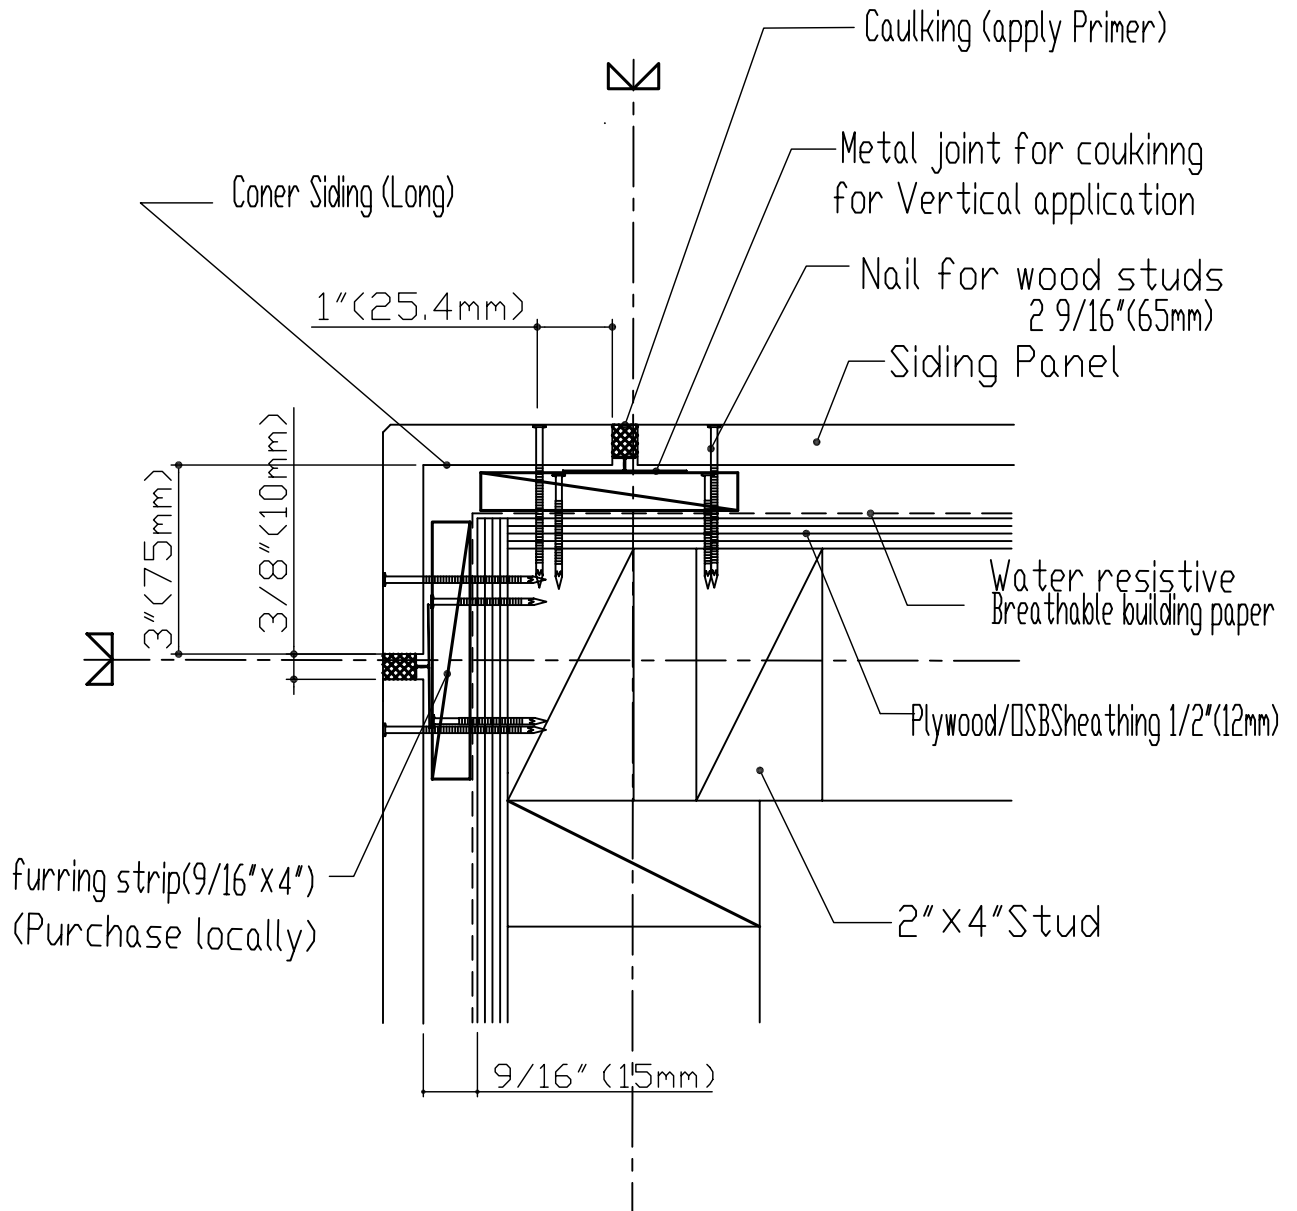

CERACLAD SIDING Panel

INSTALLATION DETAIL

Vertical Joint Panel

Vertical 9/16" (15mm)

Aug 30 2007

CERACLAD SIDING Panel	INSTALLATION DETAIL	10ft Couling Joint Panel
Vertical 9/16"(15mm)	Inside corner insatallation	JUL 2,2007

CERACLAD SIDING Panel	INSTALLATION DETAIL	10ft Couling Joint Panel
Vertical 9/16" (15mm)	Around openings, doors and Side windows	Jan 25, 2007

CERACLAD SIDING Panel	INSTALLATION DETAIL	10ft Couling Joint Panel
Vertical 9/16" (15mm)	Around openings, doors and windows	Jan 25, 2007

CERACLAD SIDING Panel	INSTALLATION DETAIL	10ft Coulking Joint Panel
Vertical 9/16" (15mm)	Under eaves installation	Jan 25, 2007

CERACLAD SIDING Panel	INSTALLATION DETAIL	10ft Couling Joint Panel
Vertical 9/16"(15mm)	Outside corner(long) installation	JUL 2 2007

CERACLAD SIDING Panel	INSTALLATION DETAIL	10ft Couling Joint
Vertical 9/16"(15mm)	Along middle flashing	JUL 2.2007