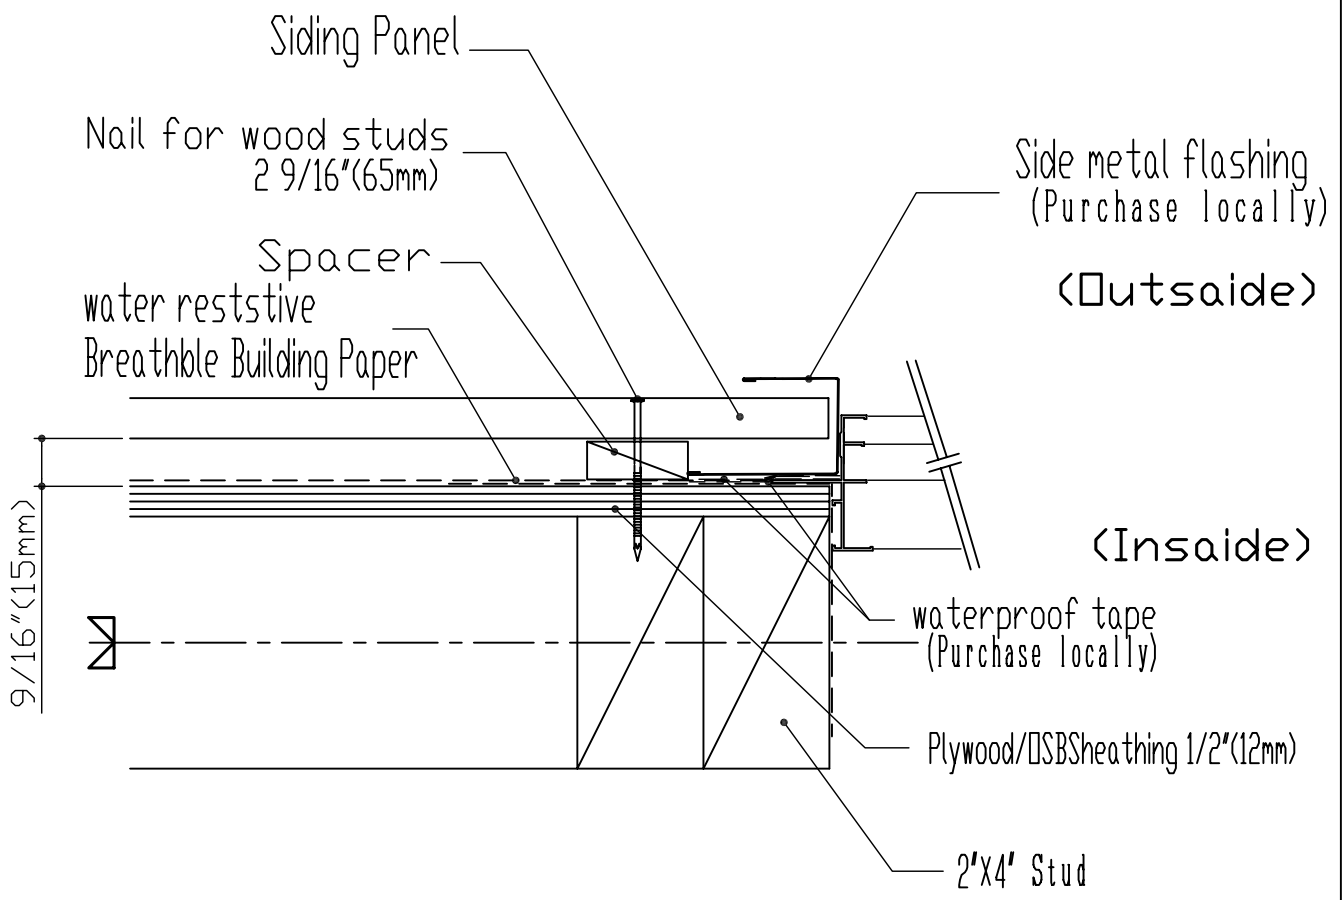

CERACLAD SIDING Panel

INSTALLATION DETAIL

Vertical Joint Panel

Vertical 9/16" (15mm)

Aug 30 2007

CERACLAD SIDING Panel	INSTALLATION DETAIL	10ft Couling Joint Panel
Vertical 9/16"(15mm)	Inside corner insatallation	JUL 2,2007

CERACLAD SIDING Panel	INSTALLATION DETAIL	10ft Couling Joint Panel
Vertical 9/16" (15mm)	Around openings, doors and Side windows	Jan 25, 2007

CERACLAD SIDING Panel	INSTALLATION DETAIL	10ft Couling Joint Panel
Vertical 9/16" (15mm)	Around openings, doors and windows	Jan 25, 2007

CERACLAD SIDING Panel	INSTALLATION DETAIL	10ft Coulking Joint Panel
Vertical 9/16" (15mm)	Under eaves installation	Jan 25, 2007

CERACLAD SIDING Panel	INSTALLATION DETAIL	10ft Couling Joint Panel
Vertical 9/16"(15mm)	Outside corner(long) installation	JUL 2 2007

CERACLAD SIDING Panel	INSTALLATION DETAIL	10ft Couling Joint
Vertical 9/16"(15mm)	Along middle flashing	JUL 2.2007