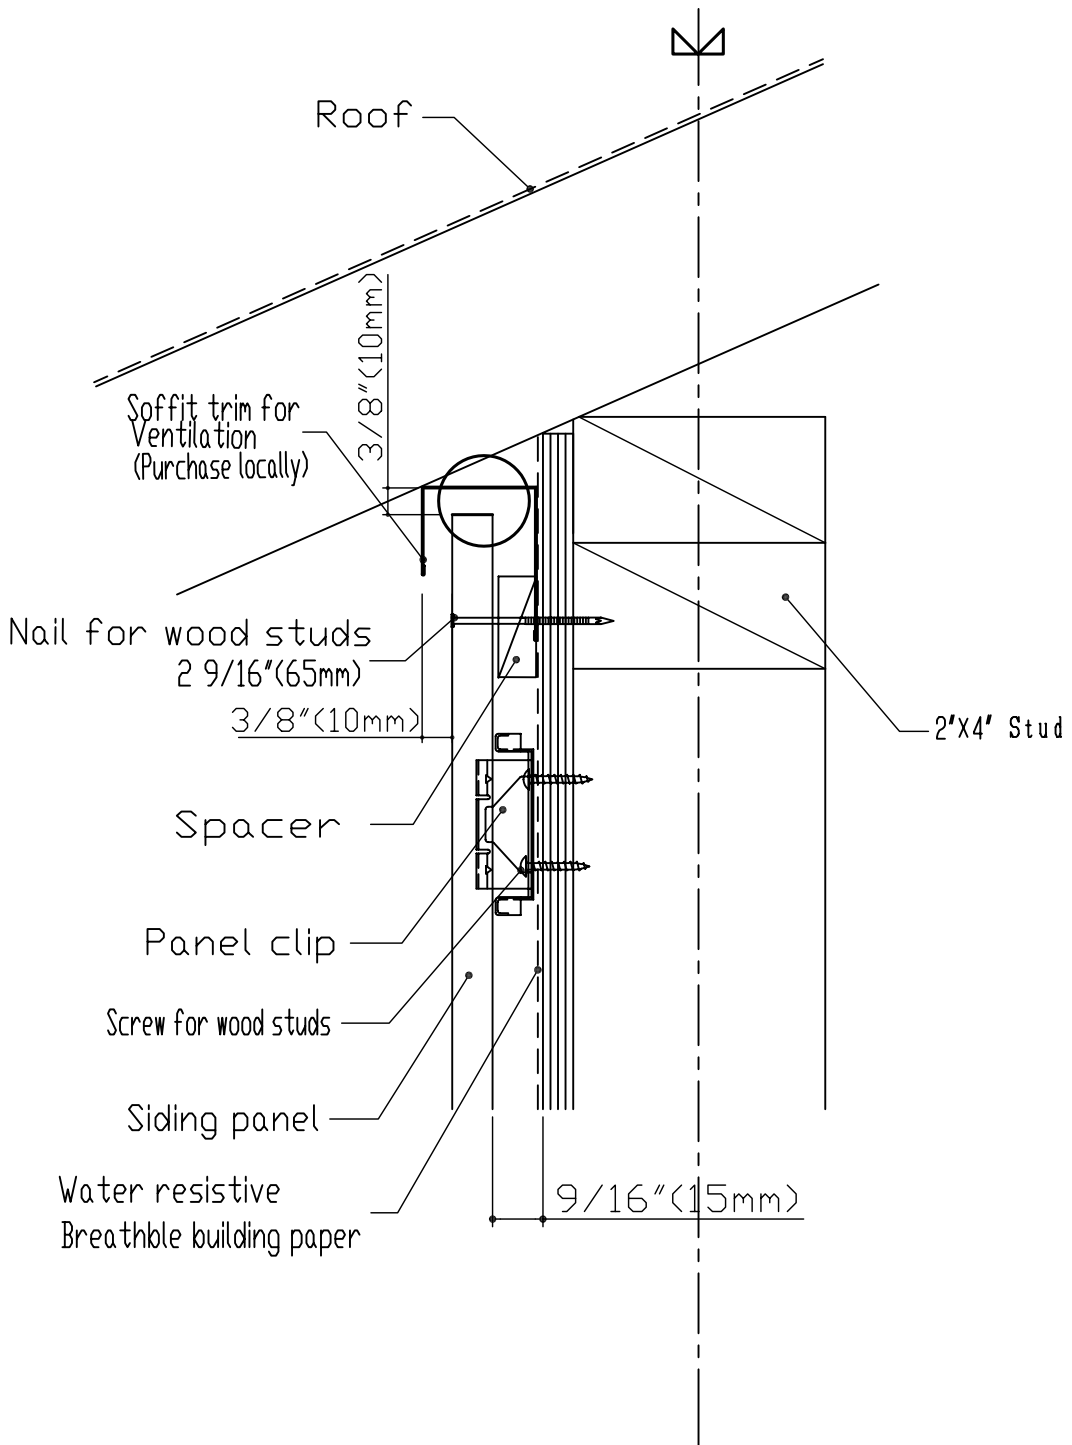

CERACLAD SIDING Panel

INSTALLATION DETAIL

Vertical Joint Panel

Vertical 9/16" (15mm)

Aug 30 2007

CERACLAD SIDING Panel	INSTALLATION DETAIL	10ft Couling Joint Panel
Vertical 9/16"(15mm)	Inside corner insatallation	JUL 2,2007

CERACLAD SIDING Panel	INSTALLATION DETAIL	10ft Couling Joint Panel
Vertical 9/16" (15mm)	Around openings, doors and Side windows	Jan 25, 2007

CERACLAD SIDING Panel	INSTALLATION DETAIL	10ft Couling Joint Panel
Vertical 9/16" (15mm)	Around openings, doors and windows	Jan 25, 2007

CERACLAD SIDING Panel	INSTALLATION DETAIL	10ft Coulking Joint Panel
Vertical 9/16" (15mm)	Under eaves installation	Jan 25, 2007

CERACLAD SIDING Panel	INSTALLATION DETAIL	10ft Couling Joint Panel
Vertical 9/16"(15mm)	Outside corner(long) installation	JUL 2 2007

CERACLAD SIDING Panel	INSTALLATION DETAIL	10ft Couling Joint
Vertical 9/16"(15mm)	Along middle flashing	JUL 2.2007