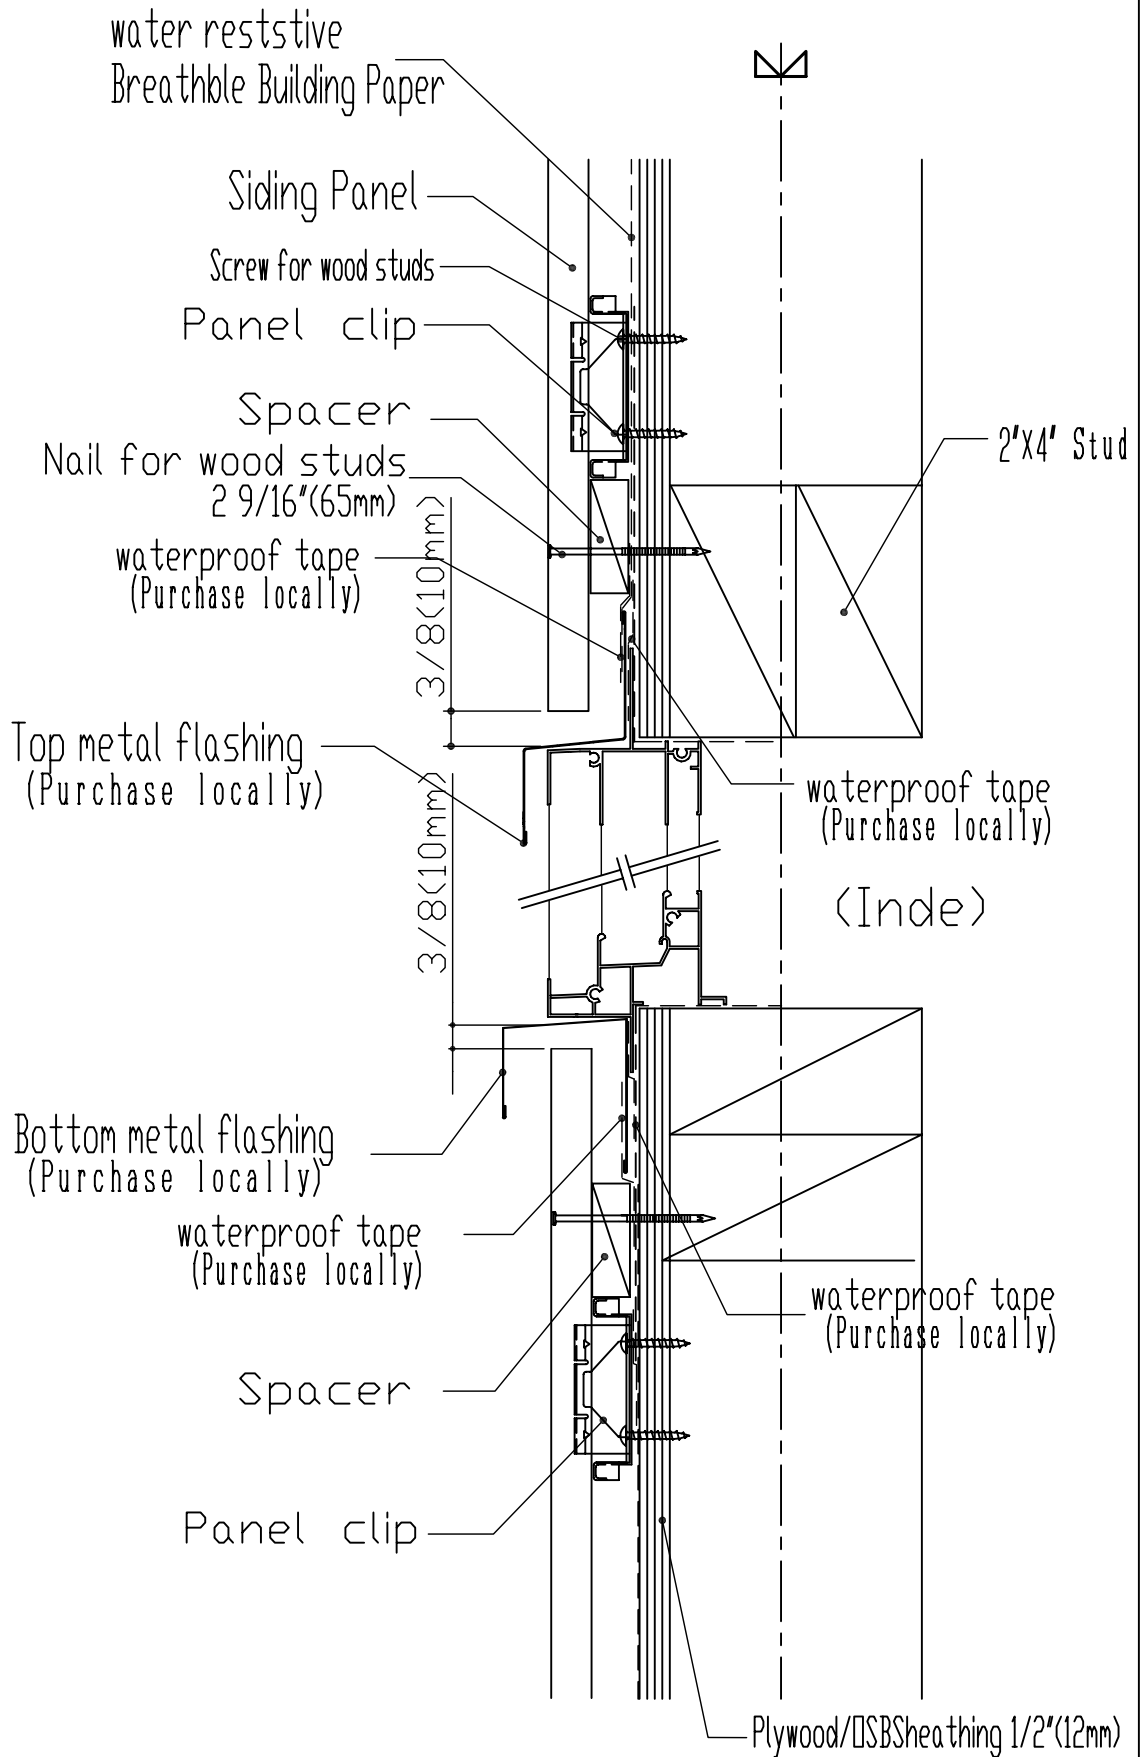

CERACLAD SIDING Panel

INSTALLATION DETAIL

Vertical Joint Panel

Vertical 9/16" (15mm)

Aug 30 2007

CERACLAD SIDING Panel	INSTALLATION DETAIL	10ft Couling Joint Panel
Vertical 9/16"(15mm)	Inside corner insatallation	JUL 2,2007

CERACLAD SIDING Panel	INSTALLATION DETAIL	10ft Couling Joint Panel
Vertical 9/16" (15mm)	Around openings, doors and Side windows	Jan 25, 2007

CERACLAD SIDING Panel	INSTALLATION DETAIL	10ft Couling Joint Panel
Vertical 9/16" (15mm)	Around openings, doors and windows	Jan 25, 2007

CERACLAD SIDING Panel	INSTALLATION DETAIL	10ft Coulking Joint Panel
Vertical 9/16" (15mm)	Under eaves installation	Jan 25, 2007

CERACLAD SIDING Panel	INSTALLATION DETAIL	10ft Couling Joint Panel
Vertical 9/16"(15mm)	Outside corner(long) installation	JUL 2 2007

CERACLAD SIDING Panel	INSTALLATION DETAIL	10ft Couling Joint
Vertical 9/16"(15mm)	Along middle flashing	JUL 2.2007