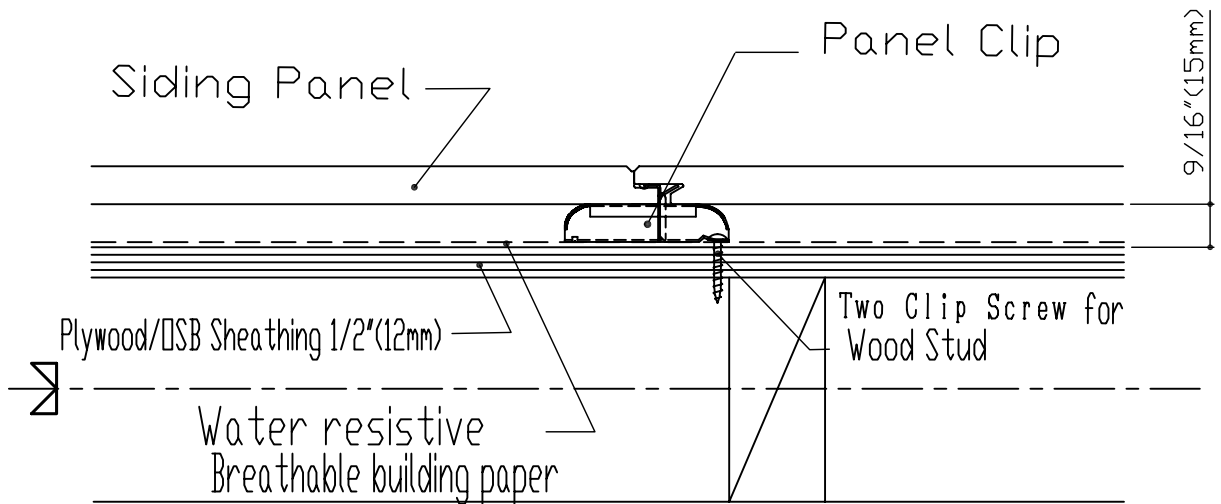

CERACLAD SIDING Panel

INSTALLATION DETAIL

Vertical Joint Panel

Vertical 9/16" (15mm)

Aug 30 2007

CERACLAD SIDING Panel	INSTALLATION DETAIL	10ft Couling Joint Panel
Vertical 9/16"(15mm)	Inside corner insatallation	JUL 2,2007

CERACLAD SIDING Panel	INSTALLATION DETAIL	10ft Couling Joint Panel
Vertical 9/16" (15mm)	Around openings, doors and Side windows	Jan 25, 2007

CERACLAD SIDING Panel	INSTALLATION DETAIL	10ft Couling Joint Panel
Vertical 9/16" (15mm)	Around openings, doors and windows	Jan 25, 2007

CERACLAD SIDING Panel	INSTALLATION DETAIL	10ft Coulking Joint Panel
Vertical 9/16" (15mm)	Under eaves installation	Jan 25, 2007

CERACLAD SIDING Panel	INSTALLATION DETAIL	10ft Couling Joint Panel
Vertical 9/16"(15mm)	Outside corner(long) installation	JUL 2 2007

CERACLAD SIDING Panel	INSTALLATION DETAIL	10ft Couling Joint
Vertical 9/16"(15mm)	Along middle flashing	JUL 2.2007