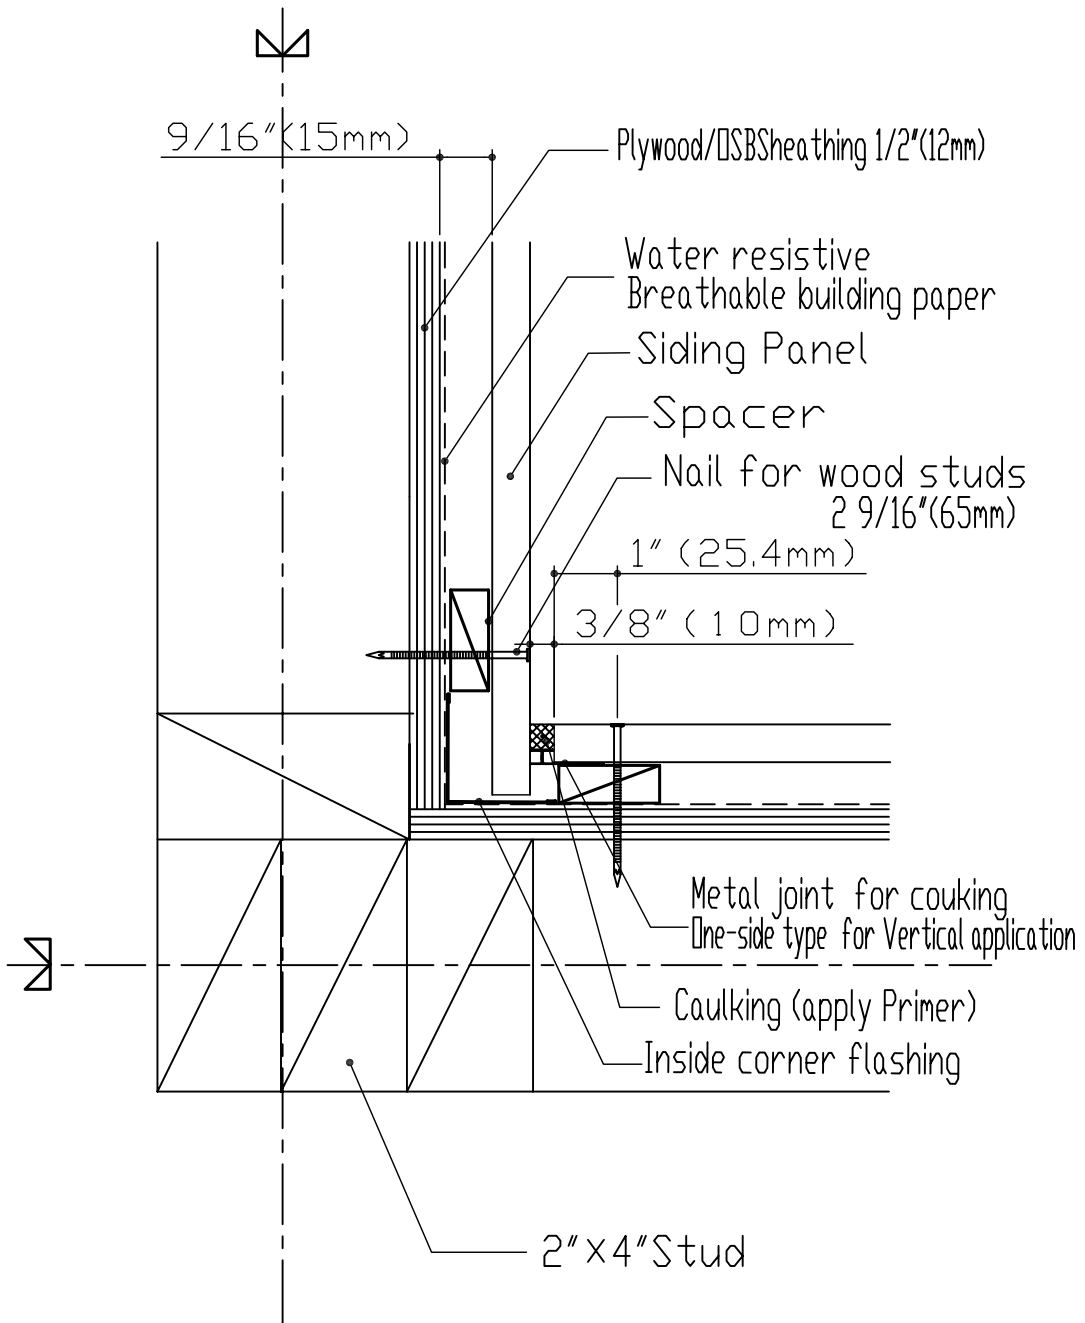

CERACLAD SIDING Panel

INSTALLATION DETAIL

Vertical Joint Panel

Vertical 9/16" (15mm)

Aug 30 2007

CERACLAD SIDING Panel	INSTALLATION DETAIL	10ft Couling Joint Panel
Vertical 9/16"(15mm)	Inside corner insatallation	JUL 2,2007

CERACLAD SIDING Panel	INSTALLATION DETAIL	10ft Couling Joint Panel
Vertical 9/16" (15mm)	Around openings, doors and Side windows	Jan 25, 2007

CERACLAD SIDING Panel	INSTALLATION DETAIL	10ft Couling Joint Panel
Vertical 9/16" (15mm)	Around openings, doors and windows	Jan 25, 2007

CERACLAD SIDING Panel	INSTALLATION DETAIL	10ft Coulking Joint Panel
Vertical 9/16" (15mm)	Under eaves installation	Jan 25, 2007

CERACLAD SIDING Panel	INSTALLATION DETAIL	10ft Couling Joint Panel
Vertical 9/16"(15mm)	Outside corner(long) installation	JUL 2 2007

CERACLAD SIDING Panel	INSTALLATION DETAIL	10ft Couling Joint
Vertical 9/16"(15mm)	Along middle flashing	JUL 2.2007